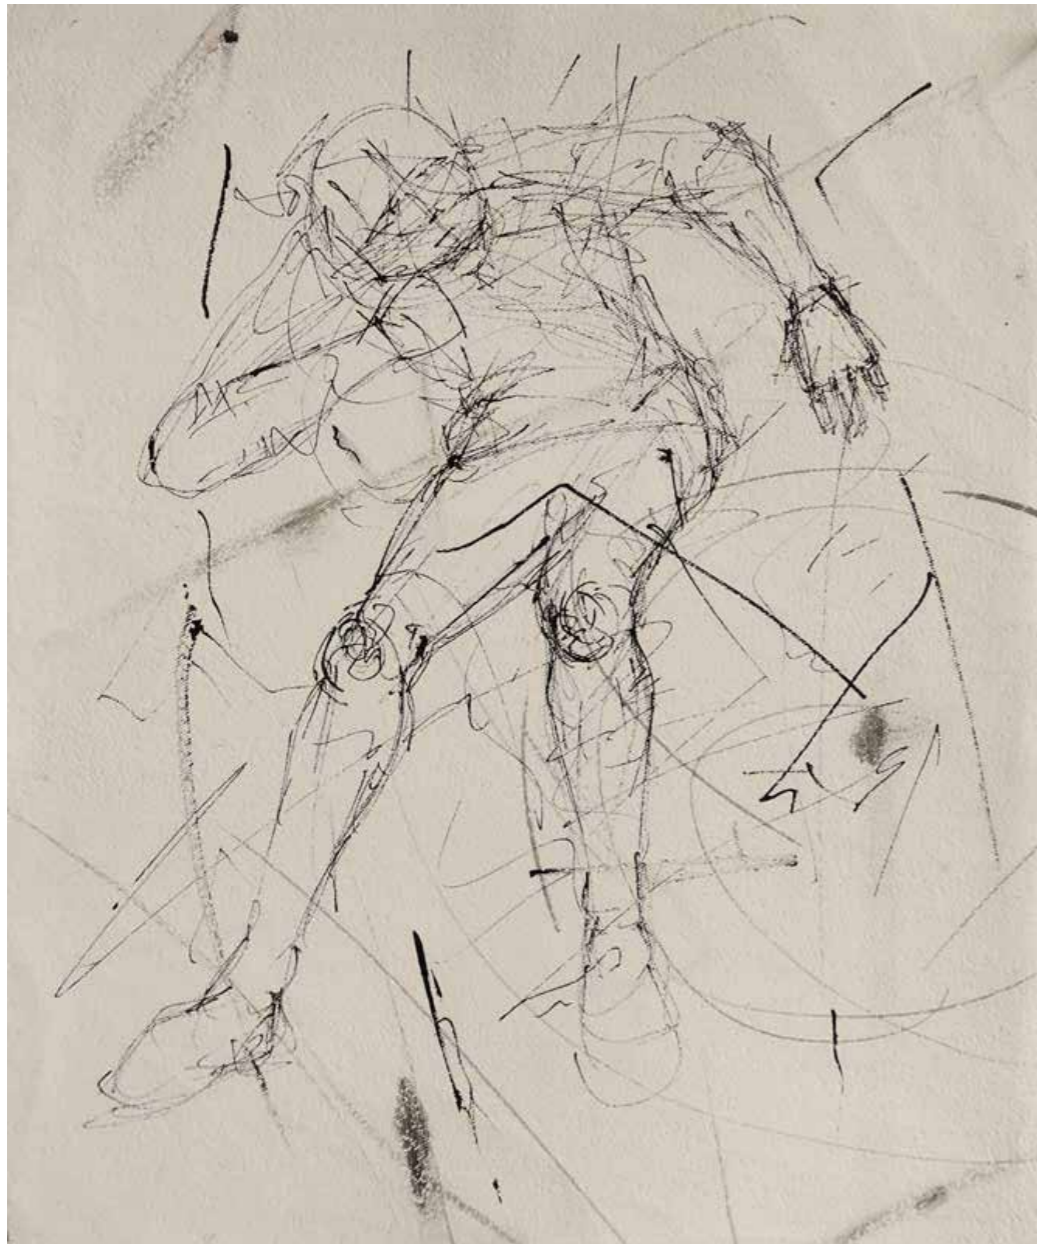

LIZAMORE
& Associates

29.09.16 - 22.10.16

TRANSIT

by Tshepo Mosopa

Tshepo Mosopa
Transit_2016_39
2016, Ink on canvas
31.5 x 26.5 cm

R 7 910.00

Tshepo Mosopa
Transit_2016_32
2016, Ink on canvas
23.5 x 22 cm

R 5 690.00

Tshepo Mosopa
Transit_2016_04
2016, Ink on canvas
22 x 23.5 cm

R 5 690.00

Tshepo Mosopa
Transit_2016_38
2016, Ink on canvas
24 x 17.5 cm

R 5 190.00

Tshepo Mosopa
Transit_2016_36
2016, Ink on canvas
22 x 17.5 cm

R 5 000.00

Tshepo Mosopa
Transit_2016_22
2016, Ink on canvas
29 x 21.5 cm

R 6 890.00

Tshepo Mosopa
Transit_2016_41
2016, Ink on canvas
33 x 27 cm

R 8 185.00

Tshepo Mosopa
Transit_2016_02
2016, Ink on canvas
18.5 x 23.5 cm