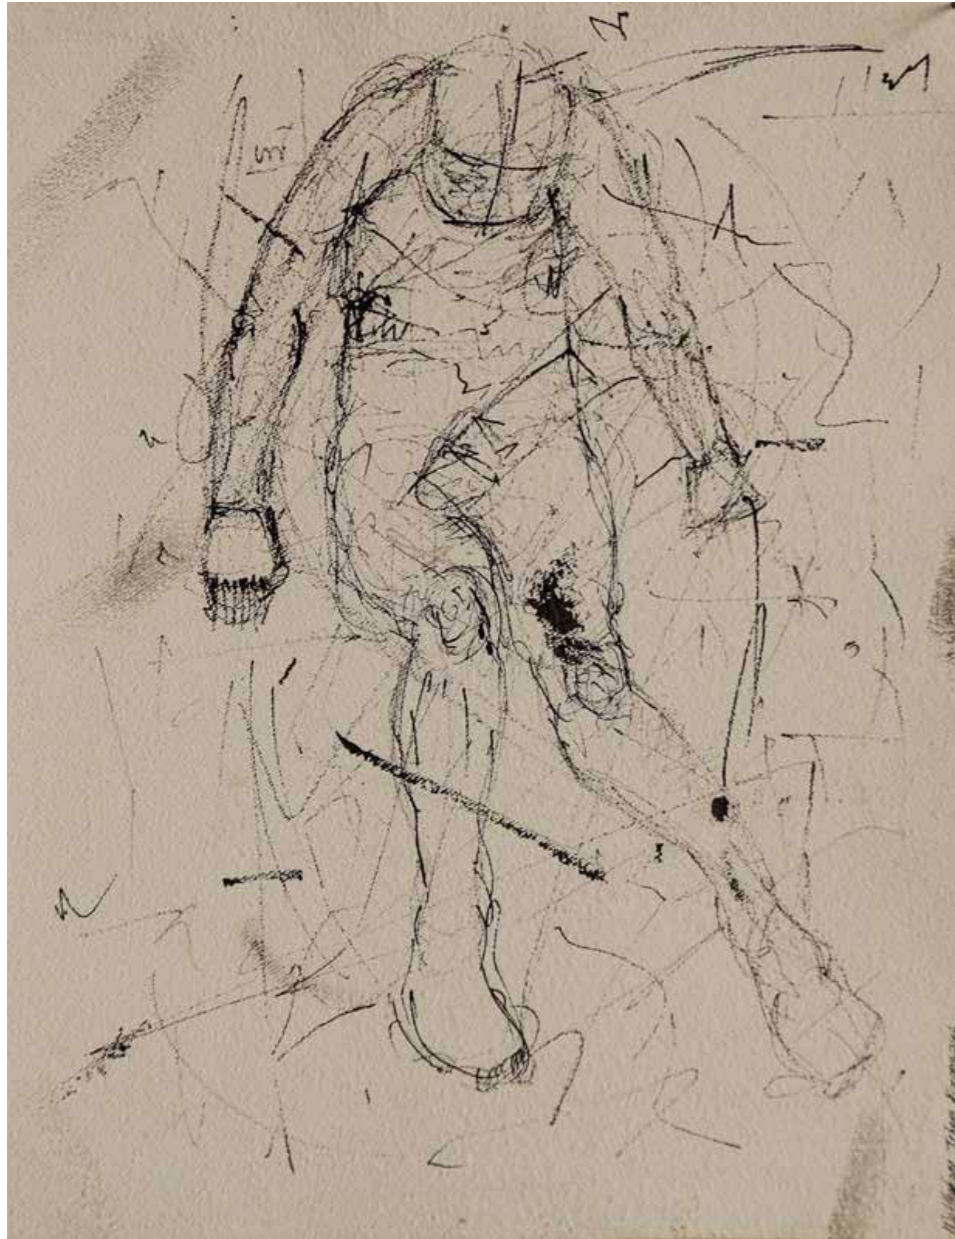

LIZAMORE
& Associates

29.09.16 - 22.10.16

TRANSIT

by Tshepo Mosopa

Tshepo Mosopa
Transit_2016_39
2016, Ink on canvas
31.5 x 26.5 cm

R 7 910.00

Tshepo Mosopa
Transit_2016_32
2016, Ink on canvas
23.5 x 22 cm

R 5 690.00

Tshepo Mosopa
Transit_2016_04
2016, Ink on canvas
22 x 23.5 cm

R 5 690.00

Tshepo Mosopa
Transit_2016_38
2016, Ink on canvas
24 x 17.5 cm

R 5 190.00

Tshepo Mosopa
Transit_2016_36
2016, Ink on canvas
22 x 17.5 cm

R 5 000.00

Tshepo Mosopa
Transit_2016_22
2016, Ink on canvas
29 x 21.5 cm

R 6 890.00

Tshepo Mosopa
Transit_2016_41
2016, Ink on canvas
33 x 27 cm

R 8 185.00

Tshepo Mosopa
Transit_2016_02
2016, Ink on canvas
18.5 x 23.5 cm

R 5 250.00

Tshepo Mosopa
Transit_2016_40
2016, Ink on canvas
28.5 x 22 cm

R 6 890.00

Tshepo Mosopa
Transit_2016_34
2016, Ink on canvas
23.5 x 20 cm

R 5 440.00

Tshepo Mosopa
Transit_2015_26
2016, Ink on canvas
58 x 83 cm