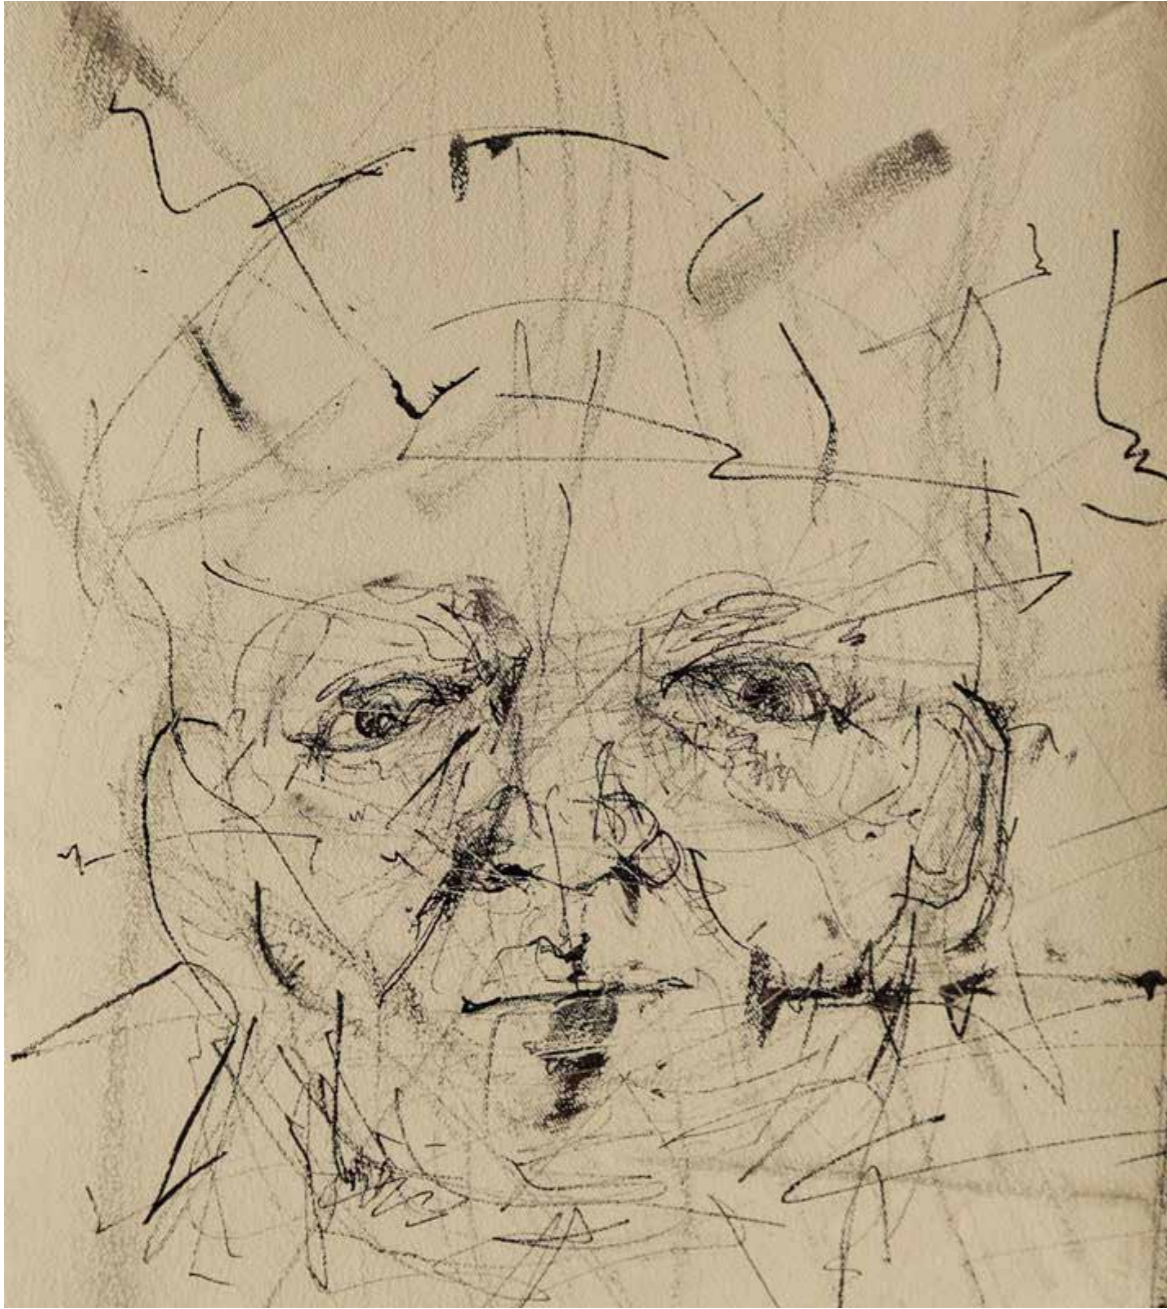

LIZAMORE
& Associates

29.09.16 - 22.10.16

TRANSIT

by Tshepo Mosopa

Tshepo Mosopa
Transit_2016_39
2016, Ink on canvas
31.5 x 26.5 cm

R 7 910.00

Tshepo Mosopa
Transit_2016_32
2016, Ink on canvas
23.5 x 22 cm

R 5 690.00

Tshepo Mosopa
Transit_2016_04
2016, Ink on canvas
22 x 23.5 cm

R 5 690.00

Tshepo Mosopa
Transit_2016_38
2016, Ink on canvas
24 x 17.5 cm

R 5 190.00

Tshepo Mosopa
Transit_2016_36
2016, Ink on canvas
22 x 17.5 cm

R 5 000.00

Tshepo Mosopa
Transit_2016_22
2016, Ink on canvas
29 x 21.5 cm

R 6 890.00

Tshepo Mosopa
Transit_2016_41
2016, Ink on canvas
33 x 27 cm

R 8 185.00

Tshepo Mosopa
Transit_2016_02
2016, Ink on canvas
18.5 x 23.5 cm