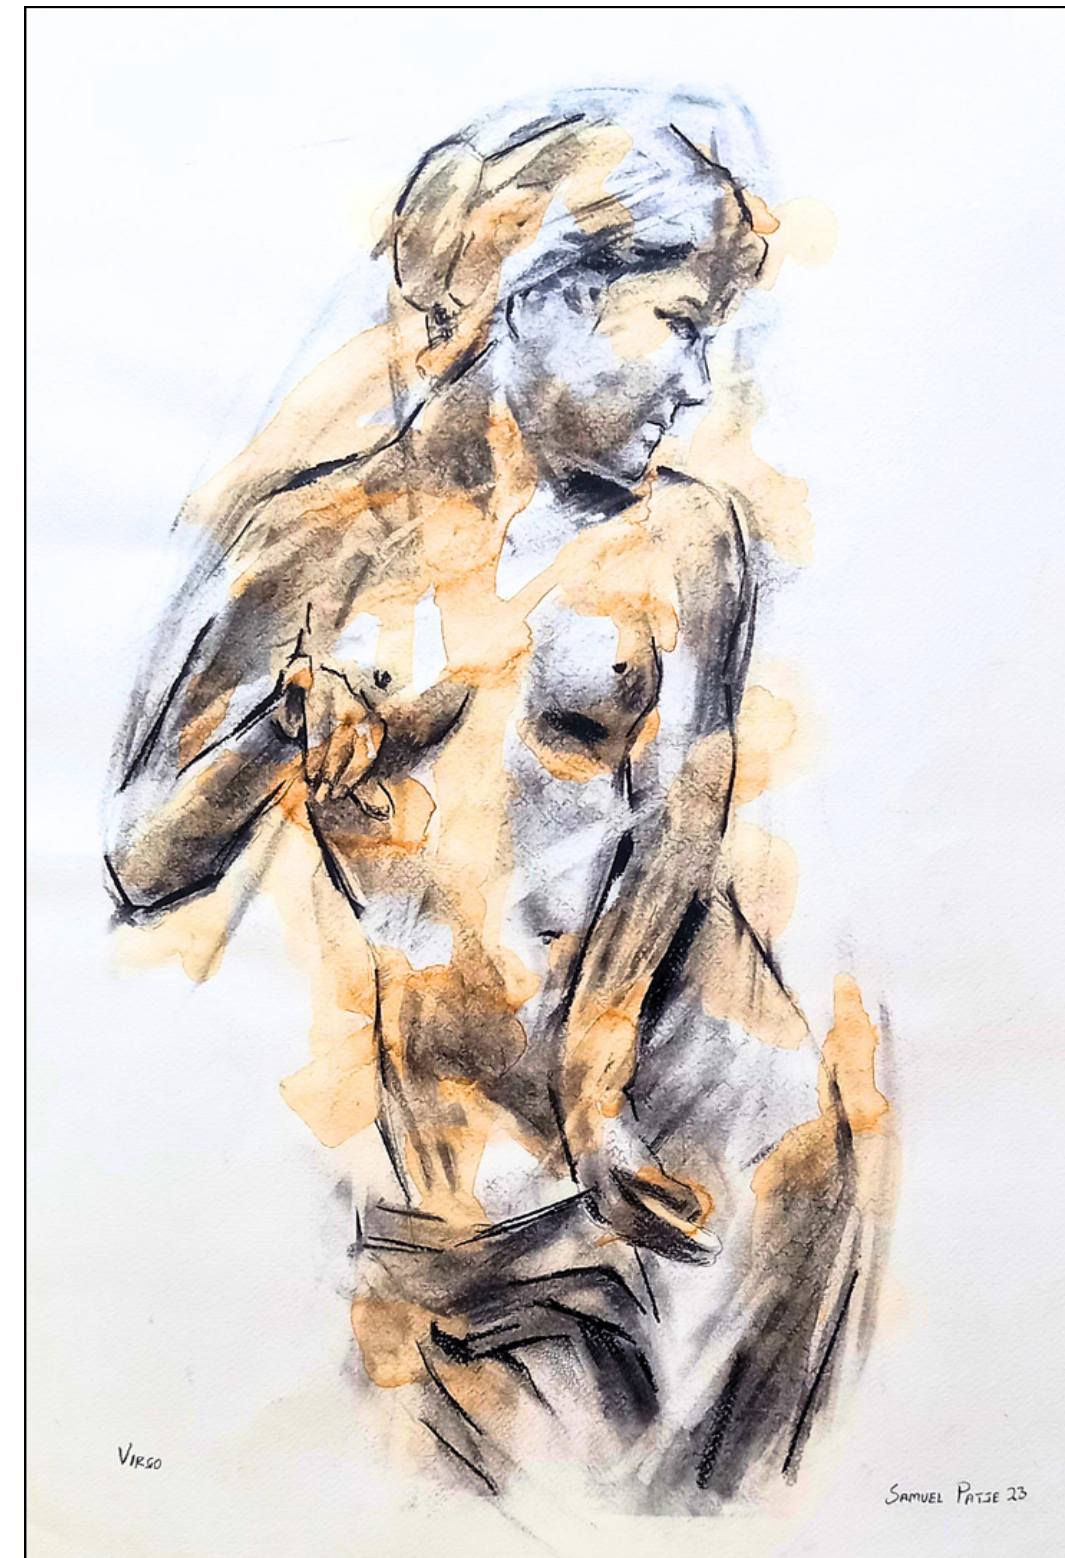

Samuel Patje

Virgo

2023

Charcoal and tea on paper

60 x 42 cm (unframed)

R 4 500

Season's Greetings

Samuel Patje