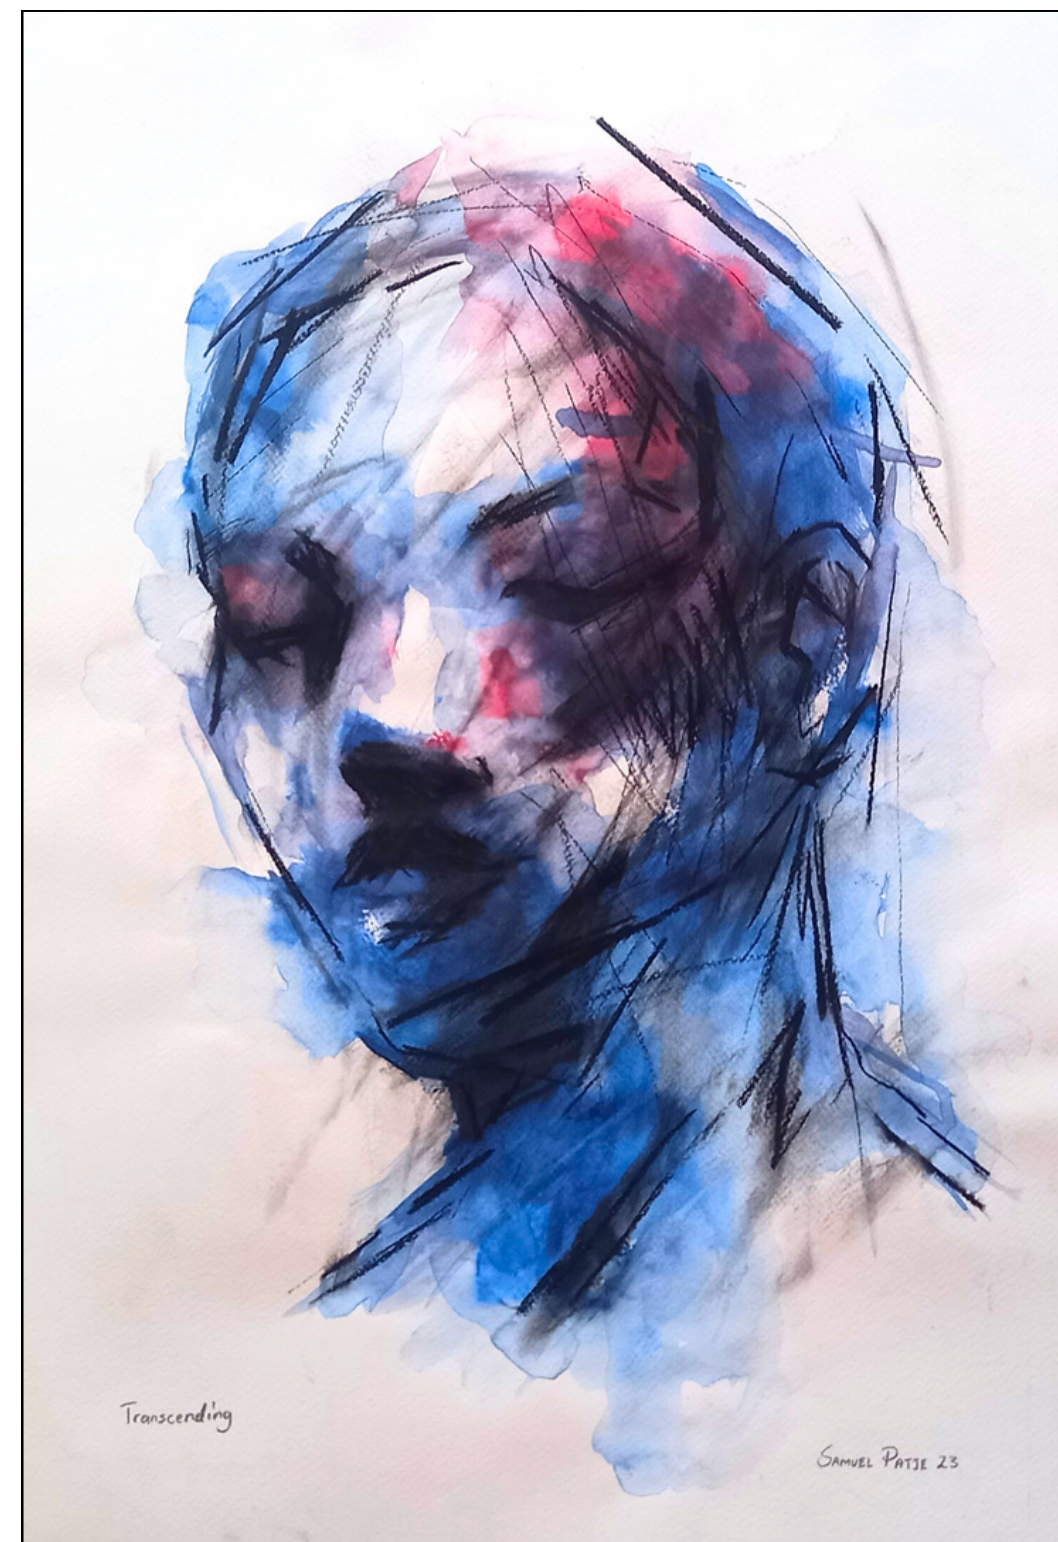

Samuel Patje

Transcending

2023

Charcoal and ink on paper

60 x 42 cm (unframed)

R 4 500