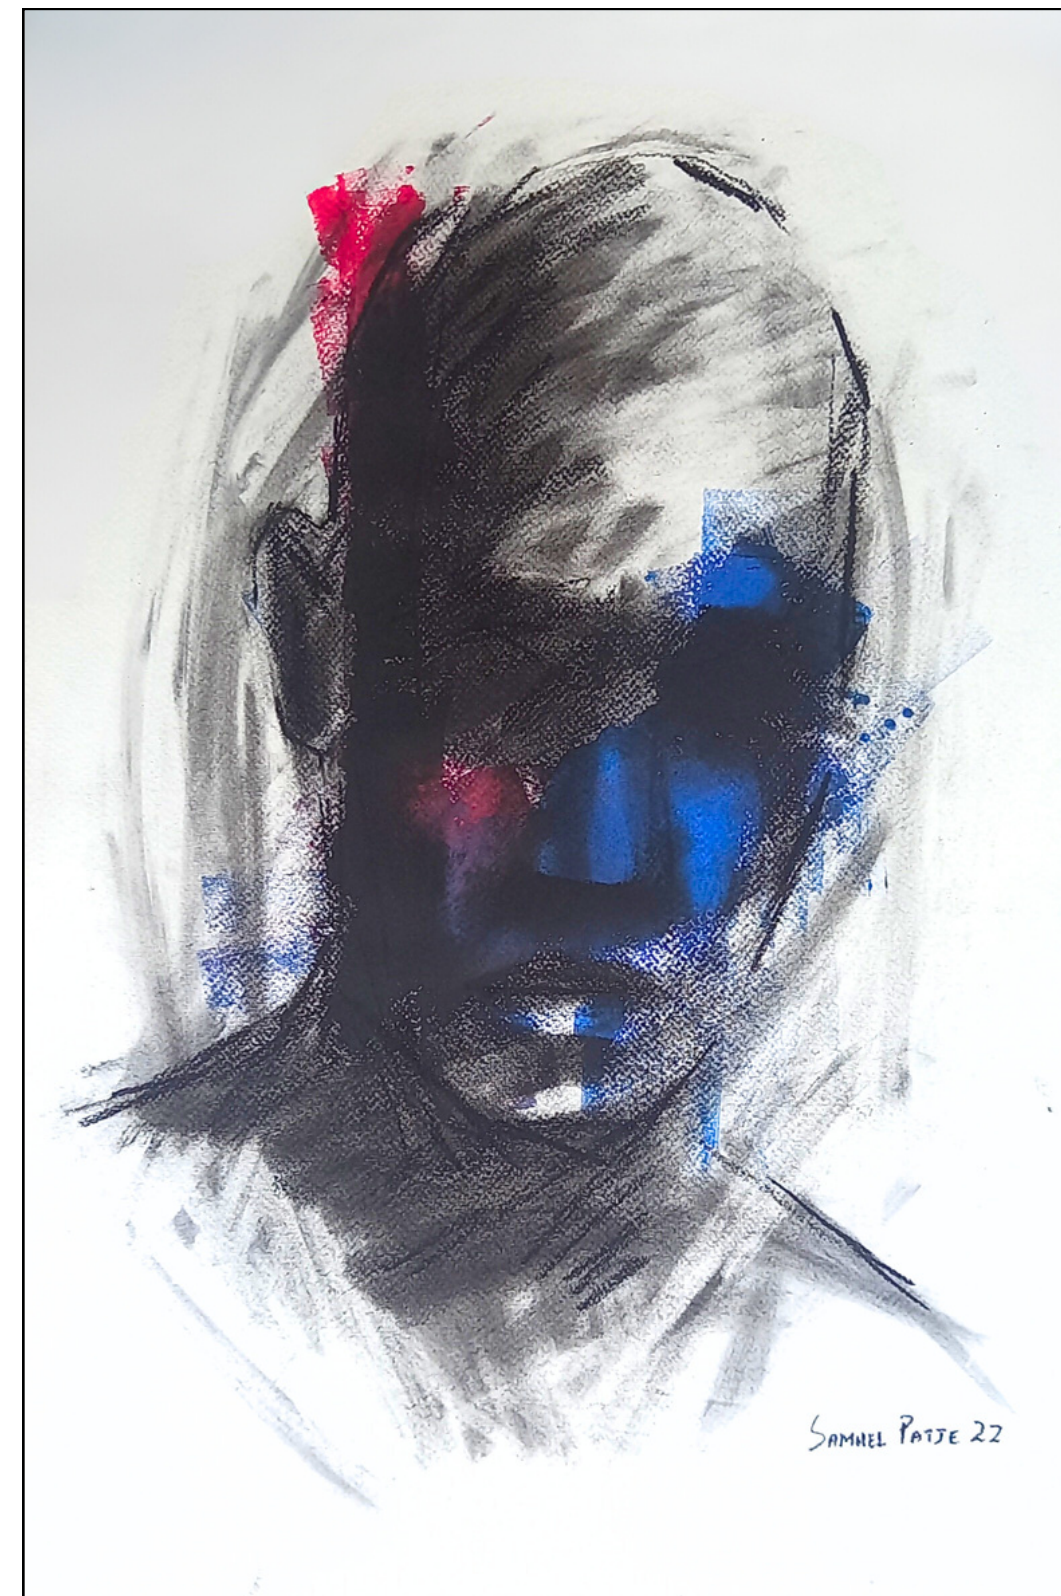

Samuel Patje

Shadow dreaming

2023

Charcoal and ink on paper

60 x 42 cm (unframed)

R4 500