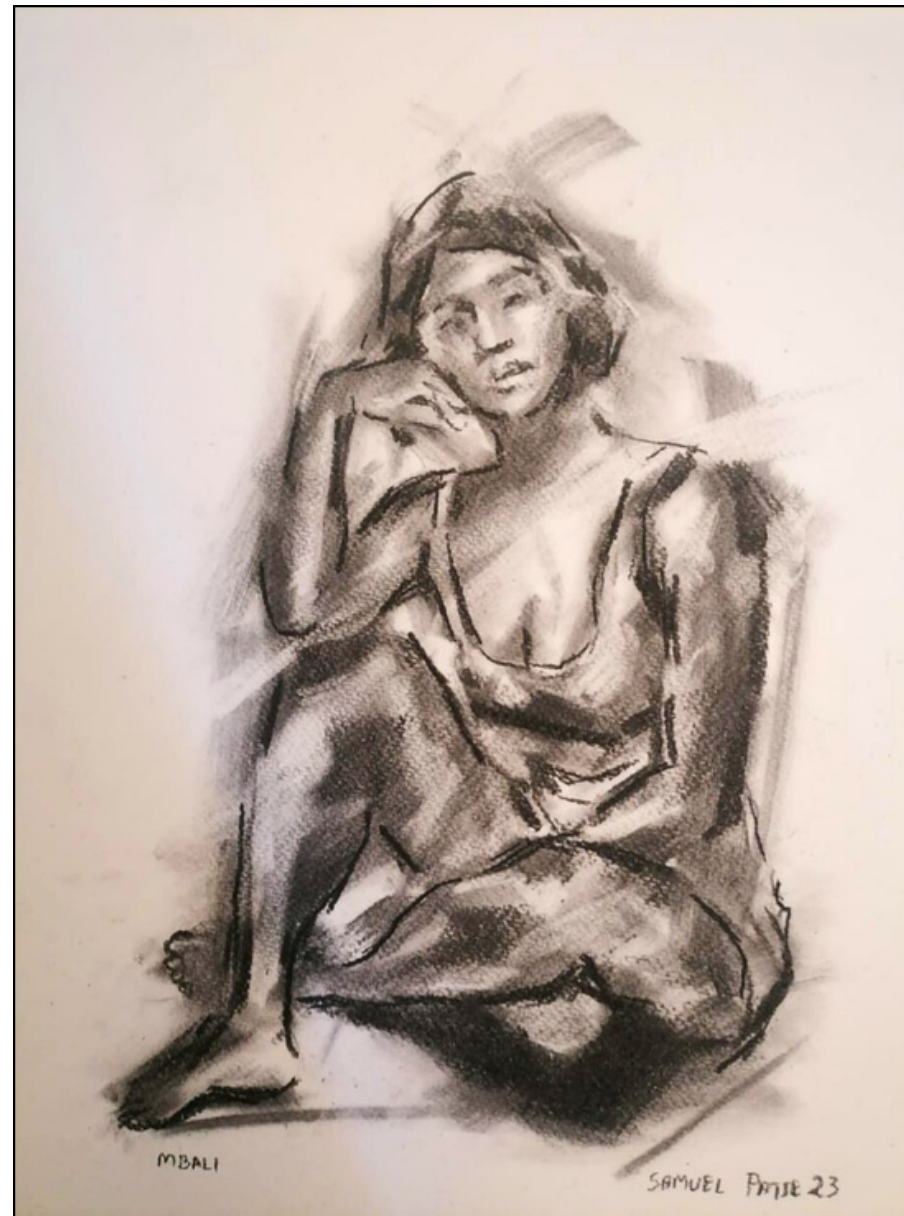

Season's
Greetings

Samuel Patje

Mbali

2023

Charcoal and ink on paper

42 x 29.5 cm (unframed)

R 2 500