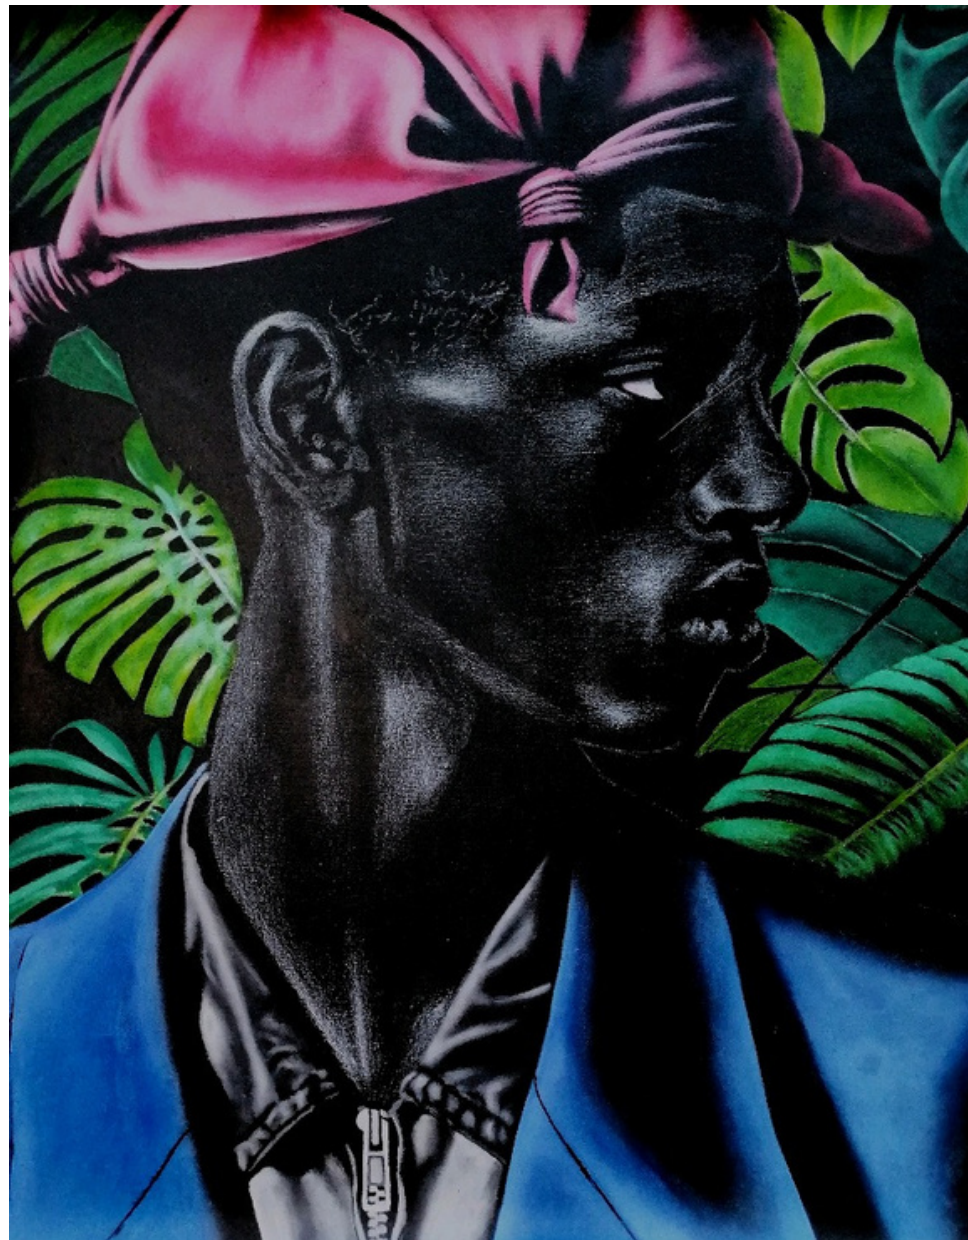

Season's
Greetings

Siphamandla Ex

Refrigerated truth

2023

Acrylic on canvas

61 x 51 cm (stretched on board)

R 10 000