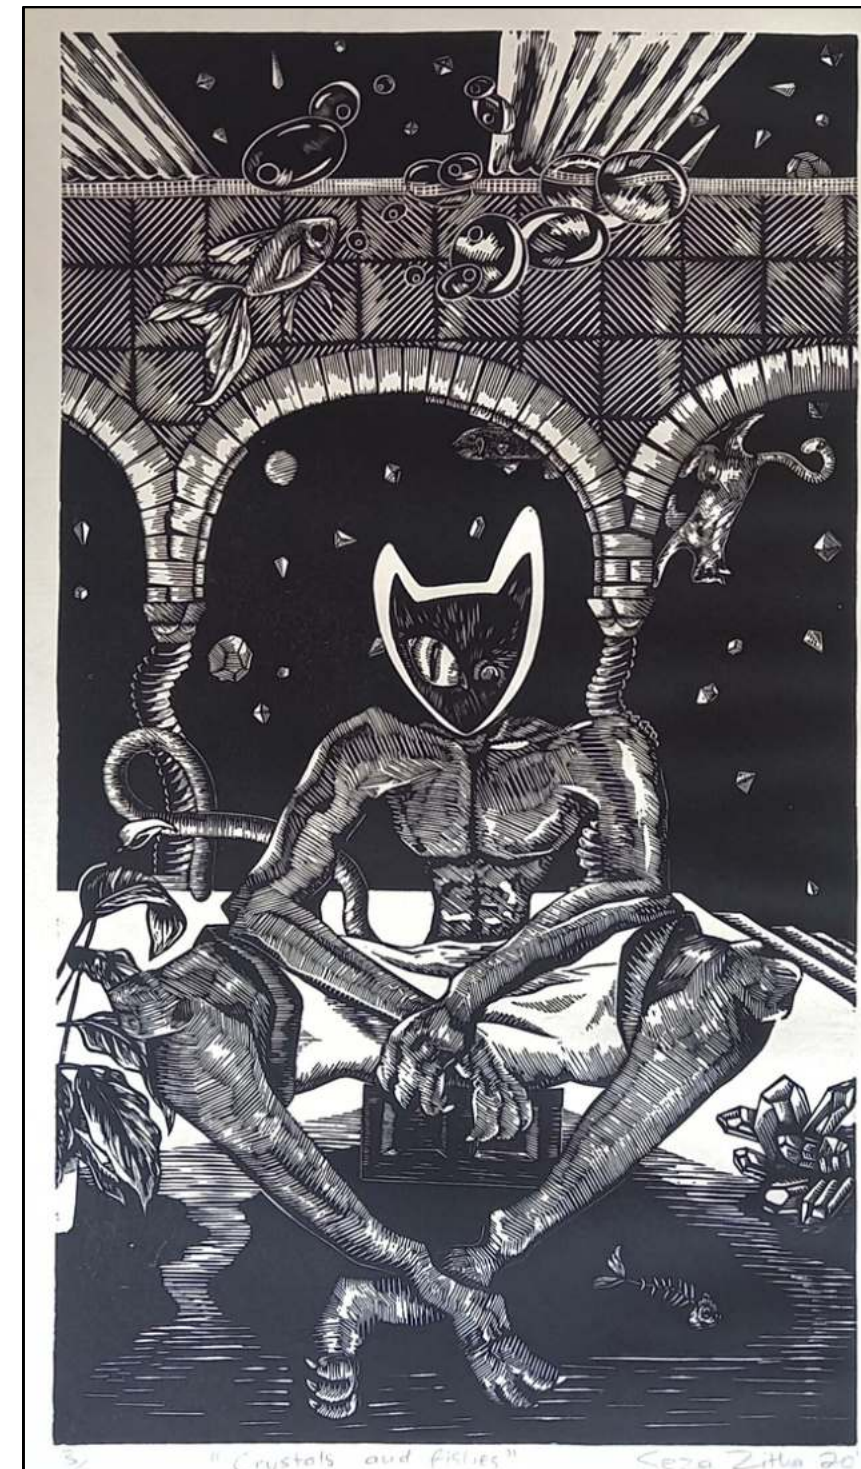

Seza Zitha

Crystals and Fishes

ED: 3/6

2020

Linoprint

64 x 39 cm (unframed)

R 3 000