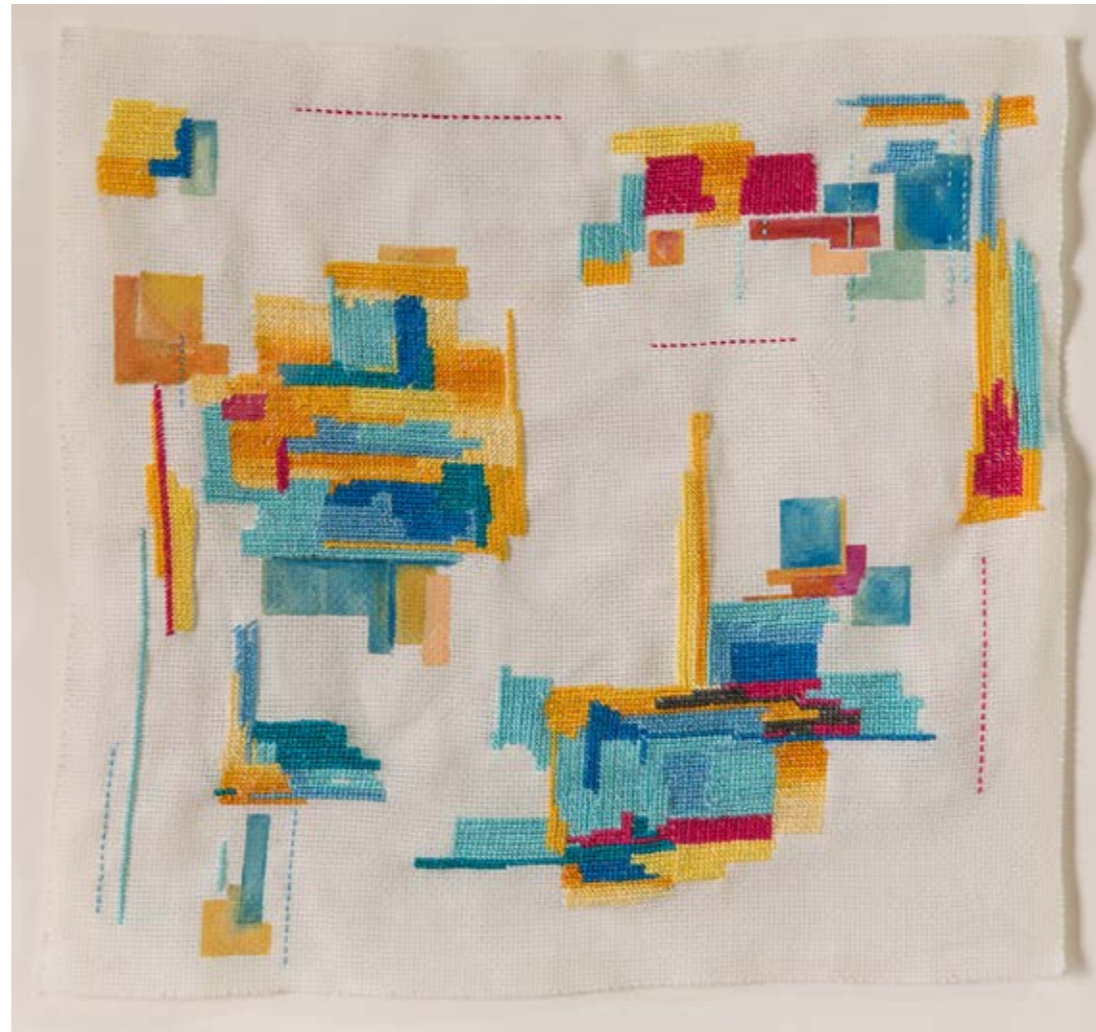

ĀTMĀN (I)

A SOLO EXHIBITION BY SHEEKHA KALAN

26.11.16 - 21.01.17

LIZAMORE
& Associates

BIG
FACTORY
ARTISTS' STUDIOS

The Benon Lutaaya Residency, in collaboration with the Bag Factory and Lizamore & Associates, has been an incredible opportunity to work in a deeply inspiring environment. Following on from my previous exhibition *Ātmān* (2015), the residency culminates in a body of work that is still very much linked to the theme *ātmān*, “the self as the subject of individual consciousness, the soul, the supreme personal principle of life in the universe”. Exploring space, perception and an inner world has been central to my work and the expression of consciousness (energy) translates into works on canvas, embroidery material and transparent plastic using radiant colours, thread and cotton material. The works display the integration of the material and abstract through washes of colour and hand-stitching as well as experimenting with the limits of two-dimensional and three-dimensional space. In essence, the works depict the process of ‘drawing out’ from the invisible into the visible, personally awakening a stronger perception of the life force that can be termed the *ātmān*.

Sheekha Kalan, 2016

Sheekha Kalan
Unity II
2016
Thread, acrylic, watercolour and plastic on material, 48.5 x
47.5 cm
R 5 000.00

Sheekha Kalan
Unity I
2016
Thread, acrylic, watercolour and plastic on material, 48.5 x
47.5 cm
R 5 000.00

Sheekha Kalan
Unity III
2016
Thread and acrylic on material
48.5 x 47.5 cm
R 5 000.00

Sheekha Kalan
Ātmān VIII - XVI
2016
Oil on canvas
12.5 x 17 cm
R 650.00 EACH Set of 9: R 5 500.00

Sheekha Kalan
Ātmān IV
2016
Oil on canvas
120 x 100 cm
R 8 000.00